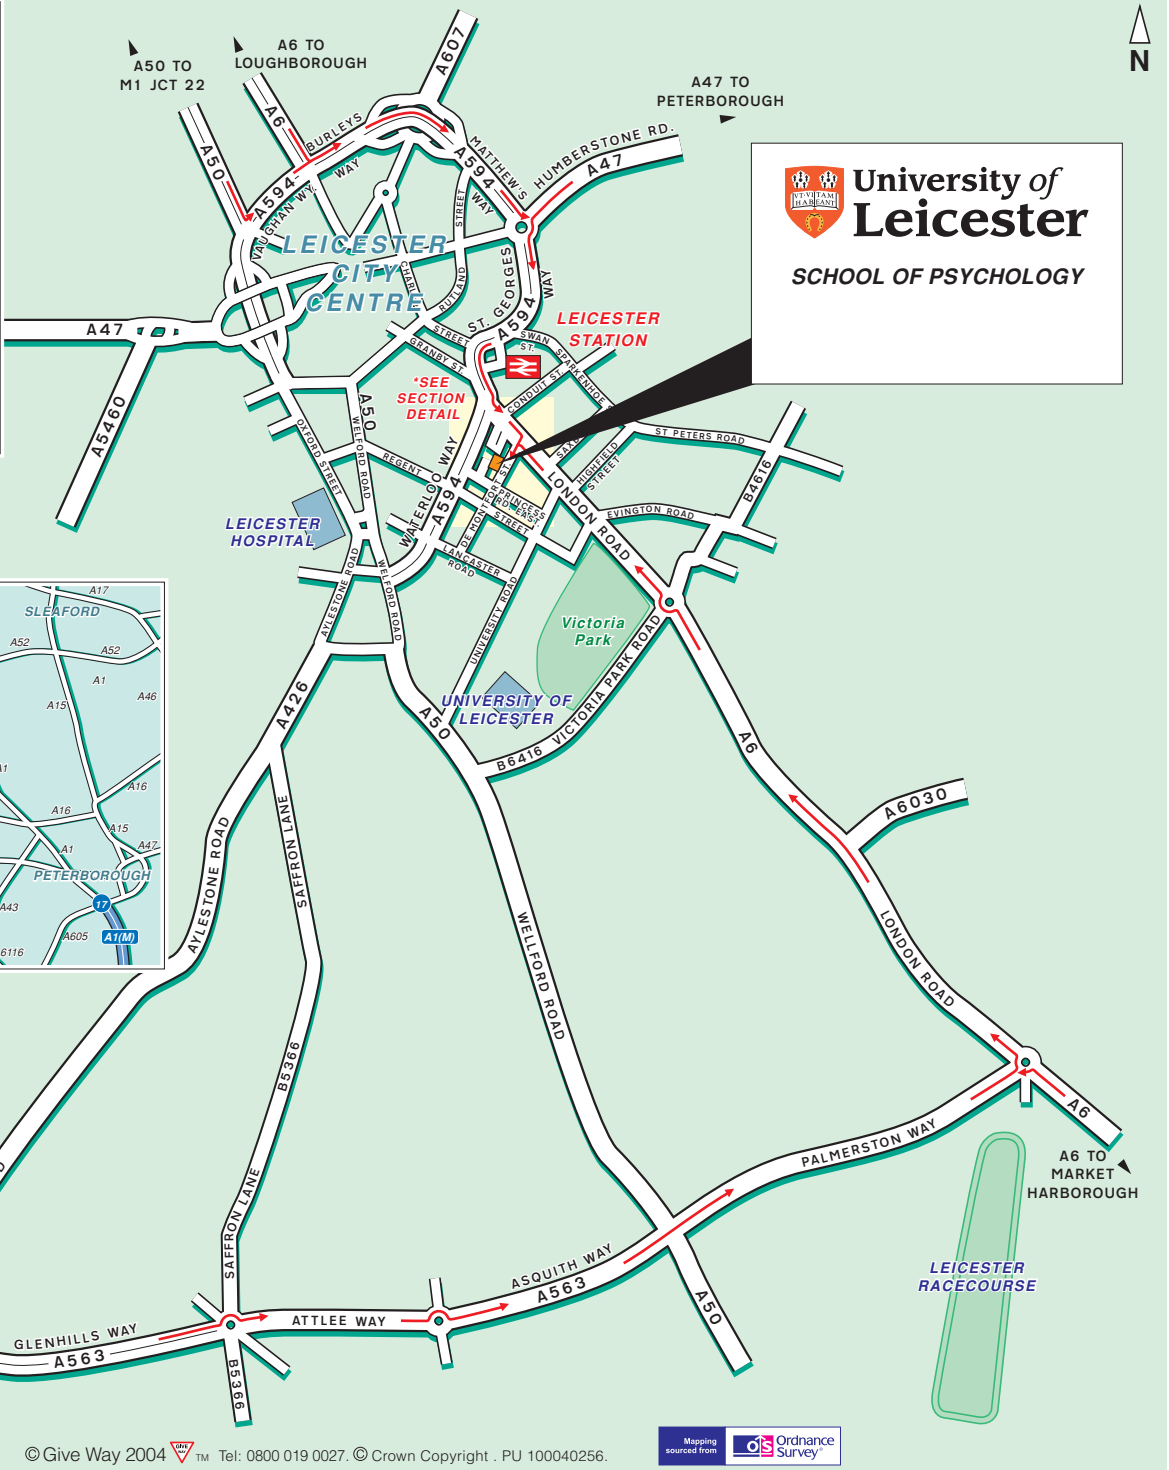

University of Leicester

SCHOOL OF PSYCHOLOGY

Occupational Psychology

Forensic Psychology

Public Transport

 Approximately 5 minutes walk away.
For information on train operators and times phone National Rail Enquiries on 0845 7484950.

 Approximately 30 minutes drive away.

 **University of Leicester**
SCHOOL OF PSYCHOLOGY