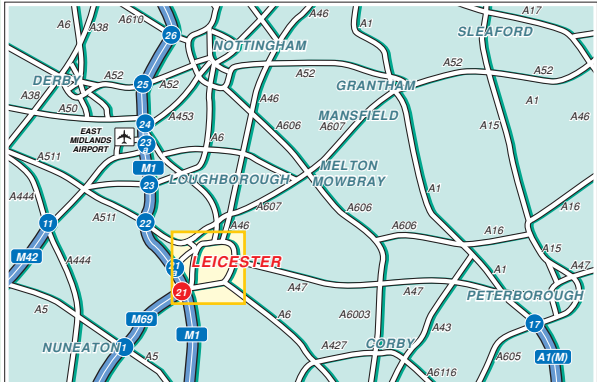

University of Leicester

SCHOOL OF PSYCHOLOGY

Occupational Psychology

Forensic Psychology

Public Transport

 Approximately 5 minutes walk away.
For information on train operators and times phone National Rail Enquiries on 0845 7484950.

 Approximately 30 minutes drive away.

 **University of Leicester**
SCHOOL OF PSYCHOLOGY